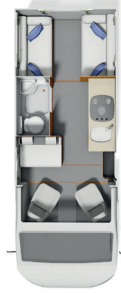

accordo

105

£36,899

£1,350
£38,249

Peugeot 333 MLWB
Tempo Libero Low Line
Motorhome Chassis

2 / 2
5999mm / 19'8"
2690mm / 8'10"
2140mm / 7'0"
2620mm / 8'7"
1930mm / 6'4"
2000mm / 6'7"
215/70 R15C 109 S
494kpa / 72psi
543kpa / 79psi
1750kgs / 34.38cwt
1900kgs / 37.32cwt
2000kgs / 39.28cwt
2616kgs / 51.38cwt
80kgs / 1.57cwt
75kgs / 1.47cwt
529kgs / 10.39cwt
684kgs / 13.43cwt
3300kgs / 64.82cwt

N/A

Double
2000mm x 1250mm
6'7" x 4'2" **OR**
2 x Single
1900mm x 700mm
6'3" x 2'4"

N/A

125

£37,199

£1,350
£38,549

Peugeot 333 MLWB
Tempo Libero Low Line
Motorhome Chassis

3 / 4
5999mm / 19'8"
2690mm / 8'10"
2140mm / 7'0"
2620mm / 8'7"
1930mm / 6'4"
2000mm / 6'7"
215/70 R15C 109 S
494kpa / 72psi
543kpa / 79psi
1750kgs / 34.38cwt
1900kgs / 37.32cwt
2000kgs / 39.28cwt
2669kgs / 52.42cwt
90kgs / 1.76cwt
225kgs / 4.42cwt
316kgs / 6.21cwt
631kgs / 12.39cwt
3300kgs / 64.82cwt

N/A

Single
1700mm x 800mm
5'7" x 2'7"

Fixed Double
2000mm x 1298mm
6'7" x 4'4"

135

£37,199

£1,350
£38,549

Peugeot 333 MLWB
Tempo Libero Low Line
Motorhome Chassis

3 / 4
5999mm / 19'8"
2690mm / 8'10"
2140mm / 7'0"
2620mm / 8'7"
1930mm / 6'4"
2000mm / 6'7"
215/70 R15C 109 S
494kpa / 72psi
543kpa / 79psi
1750kgs / 34.38cwt
1900kgs / 37.32cwt
2000kgs / 39.28cwt
2652kgs / 52.09cwt
90kgs / 1.76cwt
225kgs / 4.42cwt
333kgs / 6.54cwt
648kgs / 12.73cwt
3300kgs / 64.82cwt

N/A

Single
1700mm x 800mm
5'7" x 2'7"

Double
2000mm x 1298mm
6'7" x 4'4"

140

£36,999

£1,350
£38,349

Peugeot 333 MLWB
Tempo Libero Low Line
Motorhome Chassis

2 / 2
5999mm / 19'8"
2690mm / 8'10"
2140mm / 7'0"
2620mm / 8'7"
1930mm / 6'4"
2000mm / 6'7"
215/70 R15C 109 S
494kpa / 72psi
543kpa / 79psi
1750kgs / 34.38cwt
1900kgs / 37.32cwt
2000kgs / 39.28cwt
2590kgs / 50.88cwt
80kgs / 1.57cwt
75kgs / 1.47cwt
555kgs / 10.90cwt
710kgs / 13.94cwt
3300kgs / 64.82cwt

N/A

N/A

Double
2000mm x 1800mm
6'7" x 6'0" **OR**
2 x Single
1800mm x 700mm
6'0" x 2'4"