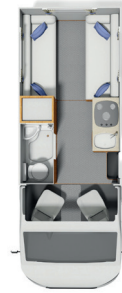

accordo

105

£36,899

£1,350
£38,249

Peugeot 333 MLWB
Tempo Libero Low Line
Motorhome Chassis

2 / 2
5999mm / 19'8"
2690mm / 8'10"
2140mm / 7'0"
2620mm / 8'7"
1930mm / 6'4"
2000mm / 6'7"
215/70 R15C 109 S
494kpa / 72psi
543kpa / 79psi
1750kgs / 34.38cwt
1900kgs / 37.32cwt
2000kgs / 39.28cwt
2616kgs / 51.38cwt
80kgs / 1.57cwt
75kgs / 1.47cwt
529kgs / 10.39cwt
684kgs / 13.43cwt
3300kgs / 64.82cwt

N/A

Double
2000mm x 1250mm
6'7" x 4'2" **OR**
2 x Single
1900mm x 700mm
6'3" x 2'4"

N/A

125

£37,199

£1,350
£38,549

Peugeot 333 MLWB
Tempo Libero Low Line
Motorhome Chassis

3 / 4
5999mm / 19'8"
2690mm / 8'10"
2140mm / 7'0"
2620mm / 8'7"
1930mm / 6'4"
2000mm / 6'7"
215/70 R15C 109 S
494kpa / 72psi
543kpa / 79psi
1750kgs / 34.38cwt
1900kgs / 37.32cwt
2000kgs / 39.28cwt
2669kgs / 52.42cwt
90kgs / 1.76cwt
225kgs / 4.42cwt
316kgs / 6.21cwt
631kgs / 12.39cwt
3300kgs / 64.82cwt

N/A

Single
1700mm x 800mm
5'7" x 2'7"

Fixed Double
2000mm x 1298mm
6'7" x 4'4"

135

£37,199

£1,350
£38,549

Peugeot 333 MLWB
Tempo Libero Low Line
Motorhome Chassis

3 / 4
5999mm / 19'8"
2690mm / 8'10"
2140mm / 7'0"
2620mm / 8'7"
1930mm / 6'4"
2000mm / 6'7"
215/70 R15C 109 S
494kpa / 72psi
543kpa / 79psi
1750kgs / 34.38cwt
1900kgs / 37.32cwt
2000kgs / 39.28cwt
2652kgs / 52.09cwt
90kgs / 1.76cwt
225kgs / 4.42cwt
333kgs / 6.54cwt
648kgs / 12.73cwt
3300kgs / 64.82cwt

N/A

Single
1700mm x 800mm
5'7" x 2'7"

Double
2000mm x 1298mm
6'7" x 4'4"

140

£36,999

£1,350
£38,349

Peugeot 333 MLWB
Tempo Libero Low Line
Motorhome Chassis

2 / 2
5999mm / 19'8"
2690mm / 8'10"
2140mm / 7'0"
2620mm / 8'7"
1930mm / 6'4"
2000mm / 6'7"
215/70 R15C 109 S
494kpa / 72psi
543kpa / 79psi
1750kgs / 34.38cwt
1900kgs / 37.32cwt
2000kgs / 39.28cwt
2590kgs / 50.88cwt
80kgs / 1.57cwt
75kgs / 1.47cwt
555kgs / 10.90cwt
710kgs / 13.94cwt
3300kgs / 64.82cwt

N/A

N/A

Double
2000mm x 1800mm
6'7" x 6'0" **OR**
2 x Single
1800mm x 700mm
6'0" x 2'4"