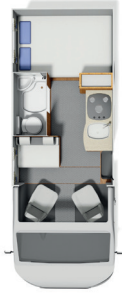

accordo

105

£36,899

£1,350
£38,249

Peugeot 333 MLWB
Tempo Libero Low Line
Motorhome Chassis

2 / 2
5999mm / 19'8"
2690mm / 8'10"
2140mm / 7'0"
2620mm / 8'7"
1930mm / 6'4"
2000mm / 6'7"
215/70 R15C 109 S
494kpa / 72psi
543kpa / 79psi
1750kgs / 34.38cwt
1900kgs / 37.32cwt
2000kgs / 39.28cwt
2616kgs / 51.38cwt
80kgs / 1.57cwt
75kgs / 1.47cwt
529kgs / 10.39cwt
684kgs / 13.43cwt
3300kgs / 64.82cwt

N/A

Double
2000mm x 1250mm
6'7" x 4'2" **OR**
2 x Single
1900mm x 700mm
6'3" x 2'4"

N/A

125

£37,199

£1,350
£38,549

Peugeot 333 MLWB
Tempo Libero Low Line
Motorhome Chassis

3 / 4
5999mm / 19'8"
2690mm / 8'10"
2140mm / 7'0"
2620mm / 8'7"
1930mm / 6'4"
2000mm / 6'7"
215/70 R15C 109 S
494kpa / 72psi
543kpa / 79psi
1750kgs / 34.38cwt
1900kgs / 37.32cwt
2000kgs / 39.28cwt
2669kgs / 52.42cwt
90kgs / 1.76cwt
225kgs / 4.42cwt
316kgs / 6.21cwt
631kgs / 12.39cwt
3300kgs / 64.82cwt

N/A

Single
1700mm x 800mm
5'7" x 2'7"

Fixed Double
2000mm x 1298mm
6'7" x 4'4"

135

£37,199

£1,350
£38,549

Peugeot 333 MLWB
Tempo Libero Low Line
Motorhome Chassis

3 / 4
5999mm / 19'8"
2690mm / 8'10"
2140mm / 7'0"
2620mm / 8'7"
1930mm / 6'4"
2000mm / 6'7"
215/70 R15C 109 S
494kpa / 72psi
543kpa / 79psi
1750kgs / 34.38cwt
1900kgs / 37.32cwt
2000kgs / 39.28cwt
2652kgs / 52.09cwt
90kgs / 1.76cwt
225kgs / 4.42cwt
333kgs / 6.54cwt
648kgs / 12.73cwt
3300kgs / 64.82cwt

N/A

Single
1700mm x 800mm
5'7" x 2'7"

Double
2000mm x 1298mm
6'7" x 4'4"

140

£36,999

£1,350
£38,349

Peugeot 333 MLWB
Tempo Libero Low Line
Motorhome Chassis

2 / 2
5999mm / 19'8"
2690mm / 8'10"
2140mm / 7'0"
2620mm / 8'7"
1930mm / 6'4"
2000mm / 6'7"
215/70 R15C 109 S
494kpa / 72psi
543kpa / 79psi
1750kgs / 34.38cwt
1900kgs / 37.32cwt
2000kgs / 39.28cwt
2590kgs / 50.88cwt
80kgs / 1.57cwt
75kgs / 1.47cwt
555kgs / 10.90cwt
710kgs / 13.94cwt
3300kgs / 64.82cwt

N/A

N/A

Double
2000mm x 1800mm
6'7" x 6'0" **OR**
2 x Single
1800mm x 700mm
6'0" x 2'4"