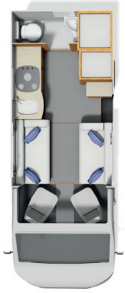

accordo

105

£36,899

£1,350
£38,249

Peugeot 333 MLWB
Tempo Libero Low Line
Motorhome Chassis

2 / 2
5999mm / 19'8"
2690mm / 8'10"
2140mm / 7'0"
2620mm / 8'7"
1930mm / 6'4"
2000mm / 6'7"
215/70 R15C 109 S
494kpa / 72psi
543kpa / 79psi
1750kgs / 34.38cwt
1900kgs / 37.32cwt
2000kgs / 39.28cwt
2616kgs / 51.38cwt
80kgs / 1.57cwt
75kgs / 1.47cwt
529kgs / 10.39cwt
684kgs / 13.43cwt
3300kgs / 64.82cwt

N/A

Double
2000mm x 1250mm
6'7" x 4'2" **OR**
2 x Single
1900mm x 700mm
6'3" x 2'4"

N/A

125

£37,199

£1,350
£38,549

Peugeot 333 MLWB
Tempo Libero Low Line
Motorhome Chassis

3 / 4
5999mm / 19'8"
2690mm / 8'10"
2140mm / 7'0"
2620mm / 8'7"
1930mm / 6'4"
2000mm / 6'7"
215/70 R15C 109 S
494kpa / 72psi
543kpa / 79psi
1750kgs / 34.38cwt
1900kgs / 37.32cwt
2000kgs / 39.28cwt
2669kgs / 52.42cwt
90kgs / 1.76cwt
225kgs / 4.42cwt
316kgs / 6.21cwt
631kgs / 12.39cwt
3300kgs / 64.82cwt

N/A

Single
1700mm x 800mm
5'7" x 2'7"

Fixed Double
2000mm x 1298mm
6'7" x 4'4"

135

£37,199

£1,350
£38,549

Peugeot 333 MLWB
Tempo Libero Low Line
Motorhome Chassis

3 / 4
5999mm / 19'8"
2690mm / 8'10"
2140mm / 7'0"
2620mm / 8'7"
1930mm / 6'4"
2000mm / 6'7"
215/70 R15C 109 S
494kpa / 72psi
543kpa / 79psi
1750kgs / 34.38cwt
1900kgs / 37.32cwt
2000kgs / 39.28cwt
2652kgs / 52.09cwt
90kgs / 1.76cwt
225kgs / 4.42cwt
333kgs / 6.54cwt
648kgs / 12.73cwt
3300kgs / 64.82cwt

N/A

Single
1700mm x 800mm
5'7" x 2'7"

Double
2000mm x 1298mm
6'7" x 4'4"

140

£36,999

£1,350
£38,349

Peugeot 333 MLWB
Tempo Libero Low Line
Motorhome Chassis

2 / 2
5999mm / 19'8"
2690mm / 8'10"
2140mm / 7'0"
2620mm / 8'7"
1930mm / 6'4"
2000mm / 6'7"
215/70 R15C 109 S
494kpa / 72psi
543kpa / 79psi
1750kgs / 34.38cwt
1900kgs / 37.32cwt
2000kgs / 39.28cwt
2590kgs / 50.88cwt
80kgs / 1.57cwt
75kgs / 1.47cwt
555kgs / 10.90cwt
710kgs / 13.94cwt
3300kgs / 64.82cwt

N/A

N/A

Double
2000mm x 1800mm
6'7" x 6'0" **OR**
2 x Single
1800mm x 700mm
6'0" x 2'4"