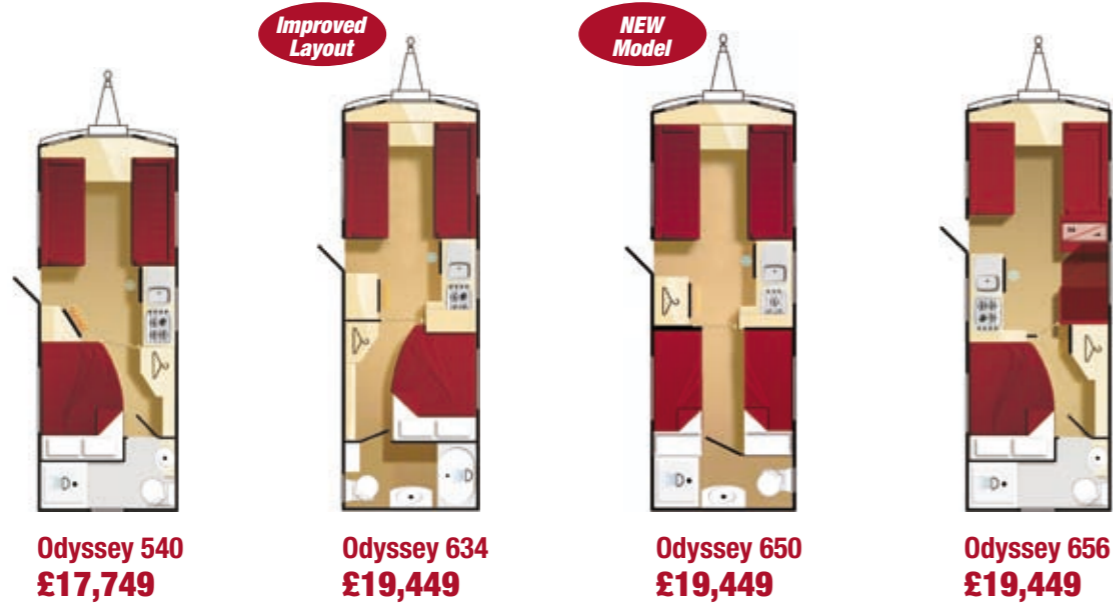

Odyssey 540
£17,749

Odyssey 634
£19,449

Odyssey 650
£19,449

Odyssey 656
£19,449

Number of Berths	4	4	4	6
Axle Type	Single	Twin	Twin	Twin
Wheel Rim	5.5J x 14	5.5J x 14	5.5J x 14	5.5J x 14
Tyre Size	175 R14 99	175/65 R14 86	175/65 R14 86	175/65 R14 86
Tyre Pressure at MTPLM in Psi	65 Psi	35 Psi	35 Psi	36 Psi
Brake Size	200/50	200/50	200/50	200/50
Interior Length	5599mm / 18'5"	6240mm / 20'6"	6240mm / 20'6"	6240mm / 20'6"
Exterior Body Length	6429mm / 21'0"	6960mm / 22'10"	6960mm / 22'10"	6960mm / 22'10"
Shipping Length	7319mm / 24'1"	7960mm / 26'2"	7960mm / 26'2"	7960mm / 26'2"
Overall Width	2286mm / 7'6"	2286mm / 7'6"	2286mm / 7'6"	2286mm / 7'6"
Overall Height	2580mm / 8'6"	2580mm / 8'6"	2580mm / 8'6"	2580mm / 8'6"
Maximum Headroom	1908mm / 6'3"	1908mm / 6'3"	1908mm / 6'3"	1908mm / 6'3"
Interior Width	2170mm / 7'1"	2170mm / 7'1"	2170mm / 7'1"	2170mm / 7'1"
Awning Sizes	9950mm / 32'6"	10460mm / 34'4"	10460mm / 34'4"	10460mm / 34'4"
Bed Sizes - Front Beds	1 x Double 2070mm x 1700mm 6'10" x 5'6"	2 x Single 1830mm x 718mm 6'0" x 2'3" - OR - 1 x Double 2070mm x 1830mm 6'10" x 6'0"	2 x Single 1830mm x 720mm 6'0" x 2'4" - OR - 1 x Double 2070mm x 1830mm 6'10" x 6'0"	1 x Double 2070mm x 1400mm 6'10" x 4'6"
Bed Sizes - Side Dinette	Not Applicable	Not Applicable	Not Applicable	Not Applicable
Bed Sizes - Rear Beds	Fixed Bed 1 x Double 1830mm x 1330mm 6'0" x 4'5"	Fixed Bed 1 x Double 1830mm x 1330mm 6'0" x 4'5"	Fixed Beds 2 x Single 1864mm x 770mm 6'1" x 2'6"	Fixed Bed 1 x Double 1830mm x 1330mm 6'0" x 4'5"
Maximum Hitch Weight	100kgs / 1.96cwt	150kgs / 2.95cwt	150kgs / 2.95cwt	150kgs / 2.95cwt
Mass in Running Order	1307kgs / 25.67cwt	1482kgs / 29.11cwt	1482kgs / 29.11cwt	1492kgs / 29.31cwt
Optional Equipment Payload	8kgs / 0.15cwt	8kgs / 0.15cwt	8kgs / 0.15cwt	8kgs / 0.15cwt
Maximum User Payload	163kgs / 3.20cwt	168kgs / 3.30cwt	168kgs / 3.30cwt	188kgs / 3.69cwt
Plated M.T.P.L.M.	1470kgs / 29.26cwt	1650kgs / 32.41cwt	1630kgs / 32.02cwt	1680kgs / 33.00cwt
Max M.T.P.L.M.	1500kgs / 29.46cwt	1800kgs / 35.35cwt	1800kgs / 35.35cwt	1800kgs / 35.35cwt

Prices exclude a recommended retailer delivery charge of £495 (including VAT). Prices correct at time of going to print.