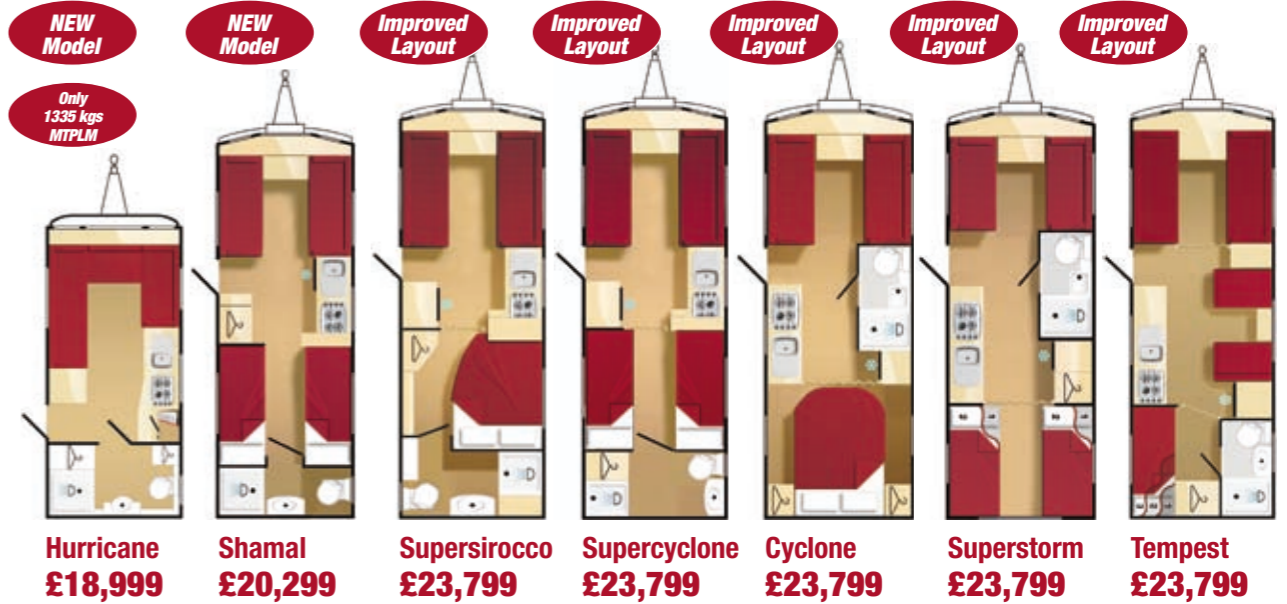

Hurricane
£18,999

Shamal
£20,299

Supersirocco
£23,799

Supercyclone
£23,799

Cyclone
£23,799

Superstorm
£23,799

Tempest
£23,799