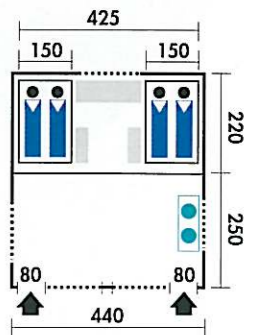

Helios Standard Awning Features include :

- 2.5m, five-piece, awning which has a patterned acrylic roof, poly-cotton curtains and kitchen area with large ventilated window and outside flap.
- The two front panels of the awning may be zipped out, or zipped down to form a verandah facility (using the optional verandah pole).
- The two side panels are also removable and, once removed, an optional Tall Annexe, and inner if required, can be fitted to either side of the awning.
- An optional 1 m extension is available and can be fitted between the cabin and the 2.5m awning. This extension has a wardrobe compartment.

Optional Accessories :

- Deluxe sun canopy
- Bed Skirts (pair)
- Awning roof lining
- 1m Extension with wardrobe compartment
- Tall annexe extension
- Tall annexe inner tent
- Seat back rest
- Under bed tent
- Tent tidy