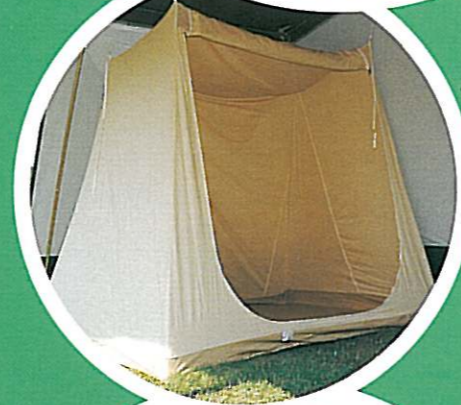

Additional inner tent
A 2-berth inner tent
to provide extra
overnight
sleeping space in
the lounge area of
the trailer tent.