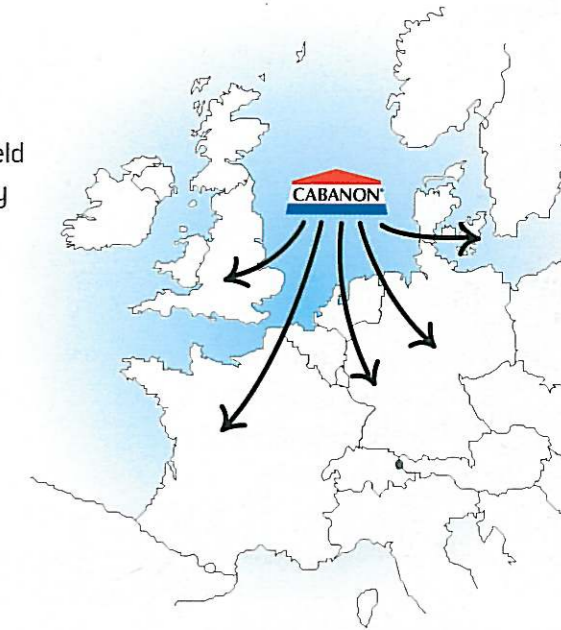

CABANON has the best Dealer Network

CABANON trailer tents are sold exclusively through a carefully selected network of Dealers across Europe. Each appointed Dealer is a specialist in the camping field and has been chosen to represent Cabanon because of their expertise and ability to provide excellent advice, support and after-sales-service.