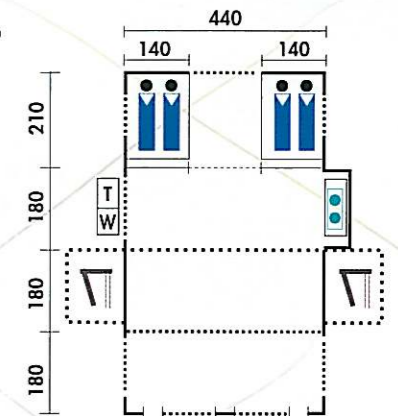

or

with the detachable 3.6m awning fitted to the above - the movable front panel can then be zipped in at one of three positions - 1.8m from the cabin, 3.6m or at the very front of the awning - creating a huge 5.4m deep awning.

With fixed 1.8m, and detachable 3.6m awning, and front panel in middle position

Awning central height : 225cm
Awning side height : 175cm

Optional accessories :

- Additional Awning Front panel
- Mosquito-net front panel
- Fixed front canopy roof lining
- Seat back rest
- Co-ordinated free-standing wardrobe
- Under bed tent
- Tent tidy
- Side awning frame