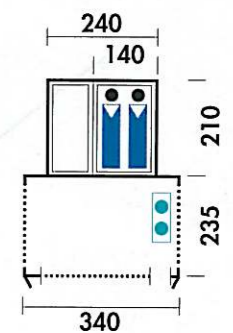

Shown with standard awning

Venus Standard Awning Features include :

- 2.35m, two-piece awning which has a patterned acrylic roof, curtains and a kitchen area with large ventilated window and outside flap on the right-hand-side. An awning roof lining is available as an option.
- The left-hand-side panel is removable and, once removed, an optional Tall Annexe, and inner if required, can be fitted to the awning.
- The front panel of the awning may be rolled-up.
- The awning is detachable, and enables the sleeping part of the trailer tent to be used on its' own, if required. This is particularly useful for overnight stays.
- The optional "deluxe sun canopy" can be fitted directly onto the cabin or to the front of the awning.

Awning central height : 225cm
Awning side height : 175cm

Optional Accessories :

- Bed skirt
- Awning roof lining
- Deluxe sun canopy
- Tall annexe extension
- Tall annexe inner tent
- Seat back rest
- Tent tidy

Shown with optional Deluxe Sun Canopy and Bed Skirt

Shown with optional Tall Annexe