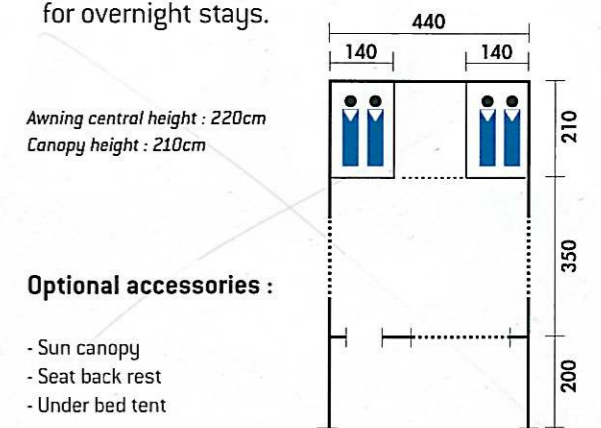

STRATOS Standard Awning Features include :

- The enclosed awning lounge area, 3.5m deep, has 3 large ventilated windows, with outside protective flaps, and internally-zipped privacy flaps.
- The awning has a fixed 2.0m sun canopy at the front - to which an optional zip-on sun canopy may also be fitted.
- The tough PVC groundsheet, which is zipped onto the main canvas when erected, is easily removed for routine cleaning.
- The awning front panel can be completely rolled away to provide a large entrance to the awning
- The awning is detachable, and enables the sleeping part of the trailer tent to be used on its' own, if required. This is particularly useful for overnight stays.