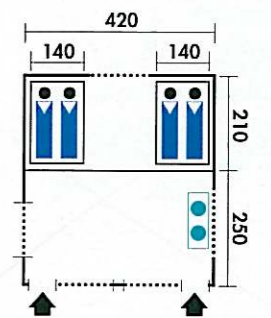

Awning central height : 225cm
Awning side height : 170cm

Optional accessories :

- Awning roof lining
- 1.5m extension with push-out kitchen
- 2.5m Sun canopy
- Tall annexe extension
- Tall annexe inner tent
- Bedroom extension
- Bedroom extension inner tent
- Seat back rest
- Co-ordinated free-standing wardrobe
- Under bed tent
- Tent tidy