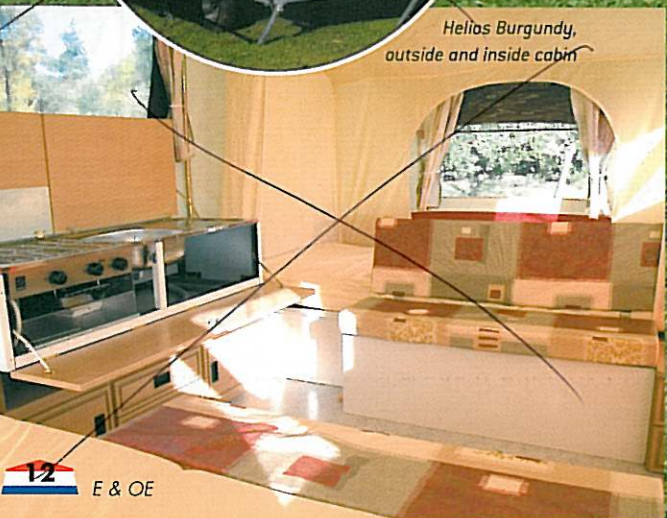

Helios Blue interior