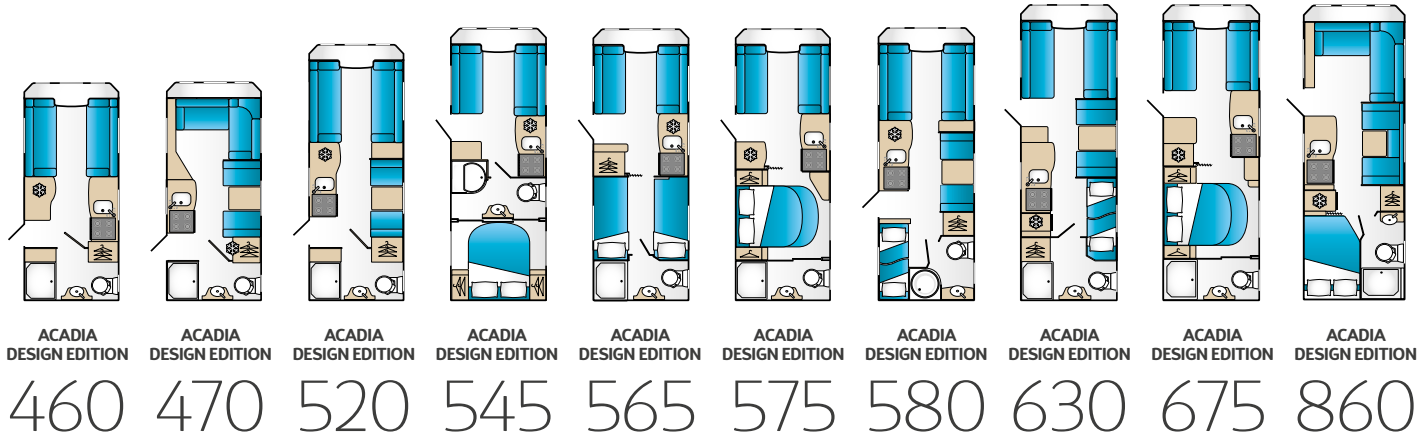

	460	470	520	545	565	575	580	630	675	860
Number of berths	2	2	3	4	4	4	5	5	4	5
Interior length	4625mm / 15' 2"	4700mm / 15' 5"	5295mm / 17' 4"	5760mm / 18' 11"	5710mm / 18' 9"	5760mm / 18' 11"	5710mm / 18' 9"	6265mm / 20' 7"	6265mm / 20' 7"	6265mm / 20' 7"
Shipping length	6255mm / 20' 6"	6330mm / 20' 9"	6925mm / 22' 9"	7390mm / 24' 3"	7340mm / 24' 1"	7390mm / 24' 3"	7340mm / 24' 1"	7895mm / 25' 11"	7895mm / 25' 11"	7895mm / 25' 11"
Overall width	2260mm / 7' 5"	2260mm / 7' 5"	2260mm / 7' 5"	2260mm / 7' 5"	2260mm / 7' 5"	2260mm / 7' 5"	2260mm / 7' 5"	2260mm / 7' 5"	2260mm / 7' 5"	2440mm / 8' 0"
Overall height (including TV aerial)	2650mm / 8' 8"	2650mm / 8' 8"	2650mm / 8' 8"	2650mm / 8' 8"	2650mm / 8' 8"	2650mm / 8' 8"	2650mm / 8' 8"	2650mm / 8' 8"	2650mm / 8' 8"	2650mm / 8' 8"
Maximum headroom	1955mm / 6' 5"	1955mm / 6' 5"	1955mm / 6' 5"	1955mm / 6' 5"	1955mm / 6' 5"	1955mm / 6' 5"	1955mm / 6' 5"	1955mm / 6' 5"	1955mm / 6' 5"	1955mm / 6' 5"
Wheel rim	5.5J x 14	5.5J x 14	5.5J x 14	5.5J x 14	5.5J x 14	5.5J x 14	5.5J x 14	5.5J x 14	5.5J x 14	5.5J x 14
Tyre size	185 R14 104	185 R14 104	185 R14 104	195/70 R15 104	195/70 R15 104	185 R14 104	195/70 R15 104	185/70 R14 88	185/70 R14 88	185/70 R14 88
Tyre pressure (bar/psi at quoted MTPLM)	4.5 / 65	4.5 / 65	4.5 / 65	4.5 / 65	4.5 / 65	4.5 / 65	4.5 / 65	2.4 / 35	2.4 / 35	2.4 / 35
Bed sizes Option 1	2 x single 6' 0" x 2' 3"	1 x single 6' 1" x 2' 6" 1 x single 5' 10" x 2' 6"	2 x single 6' 0" x 2' 3" 1 x single 6' 0" x 2' 4"	2 x single 4' 9" x 2' 3" 1 x double 5' 11" x 4' 6"	2 x single 4' 9" x 2' 3" 2 x single 6' 3" x 2' 4" 6' 0" x 2' 4"	2 x single 4' 9" x 2' 3" 1 x double 6' 2" x 4' 6"	2 x single 5' 5" x 2' 3" 1 x single 6' 0" x 2' 4" 2 x single bunks 5' 9" x 2' 0"	2 x single 5' 5" x 2' 3" 1 x single 6' 0" x 2' 10" 2 x single bunks 6' 1" x 2' 0"	2 x single 4' 9" x 2' 3" 1 x double 6' 2" x 4' 6"	1 x double 6' 6" x 4' 3" 1 x double 6' 2" x 4' 3" 1 x single 6' 1" x 3' 4"
Bed sizes Option 2	1 x double 6' 7" x 5' 7"	1 x double 6' 1" x 4' 3"	1 x double 6' 7" x 5' 7" 1 x single 6' 0" x 2' 4"	1 x double 6' 7" x 4' 5" 1 x double 5' 11" x 4' 6"	1 x double 6' 7" x 4' 5" 2 x single 6' 2" x 2' 4" 6' 0" x 2' 4"	1 x double 6' 7" x 4' 5" 1 x double 6' 2" x 4' 6"	1 x double 6' 7" x 5' 0" 1 x single 6' 0" x 2' 4" 2 x single bunks 5' 9" x 2' 0"	1 x double 6' 7" x 5' 0" 1 x single 6' 0" x 2' 10" 2 x single bunks 6' 1" x 2' 0"	1 x double 6' 7" x 4' 5" 1 x double 6' 2" x 4' 6"	
MTPLM	1367kg / 26.9cwt	1356kg / 26.7cwt	1467kg / 28.9cwt	1600kg / 31.5cwt	1593kg / 31.4cwt	1548kg / 30.5cwt	1600kg / 31.5cwt	1738kg / 34.2cwt	1728kg / 34cwt	1885kg / 37.1cwt
Mass in running order	1243kg / 24.5cwt	1231kg / 24.2cwt	1326kg / 26.1cwt	1445kg / 28.4cwt	1438kg / 28.3cwt	1393kg / 27.4cwt	1435kg / 28.2cwt	1568kg / 30.9cwt	1568kg / 30.9cwt	1715kg / 33.8cwt
Personal payload	124kg / 2.4cwt	125kg / 2.5cwt	141kg / 2.8cwt	155kg / 3.1cwt	155kg / 3.1cwt	155kg / 3.1cwt	165kg / 3.2cwt	170kg / 3.3cwt	160kg / 3.1cwt	170kg / 3.3cwt
Options payload	0kg / 0cwt	0kg / 0cwt	0kg / 0cwt	0kg / 0cwt	0kg / 0cwt	0kg / 0cwt	0kg / 0cwt	0kg / 0cwt	0kg / 0cwt	0kg / 0cwt
Total / maximum user payload	124kg / 2.4cwt	125kg / 2.5cwt	141kg / 2.8cwt	155kg / 3.1cwt	155kg / 3.1cwt	155kg / 3.1cwt	165kg / 3.2cwt	170kg / 3.3cwt	160kg / 3.1cwt	170kg / 3.3cwt
Maximum hitch weight	100kg / 1.9cwt	100kg / 1.9cwt	100kg / 1.9cwt	100kg / 1.9cwt	100kg / 1.9cwt	100kg / 1.9cwt	100kg / 1.9cwt	100kg / 1.9cwt	100kg / 1.9cwt	100kg / 1.9cwt
Upper MTPLM (optional weight plate upgrade)	1400kg	1400kg	1500kg	1600kg	1600kg	1550kg	1600kg	1800kg	1800kg	2000kg